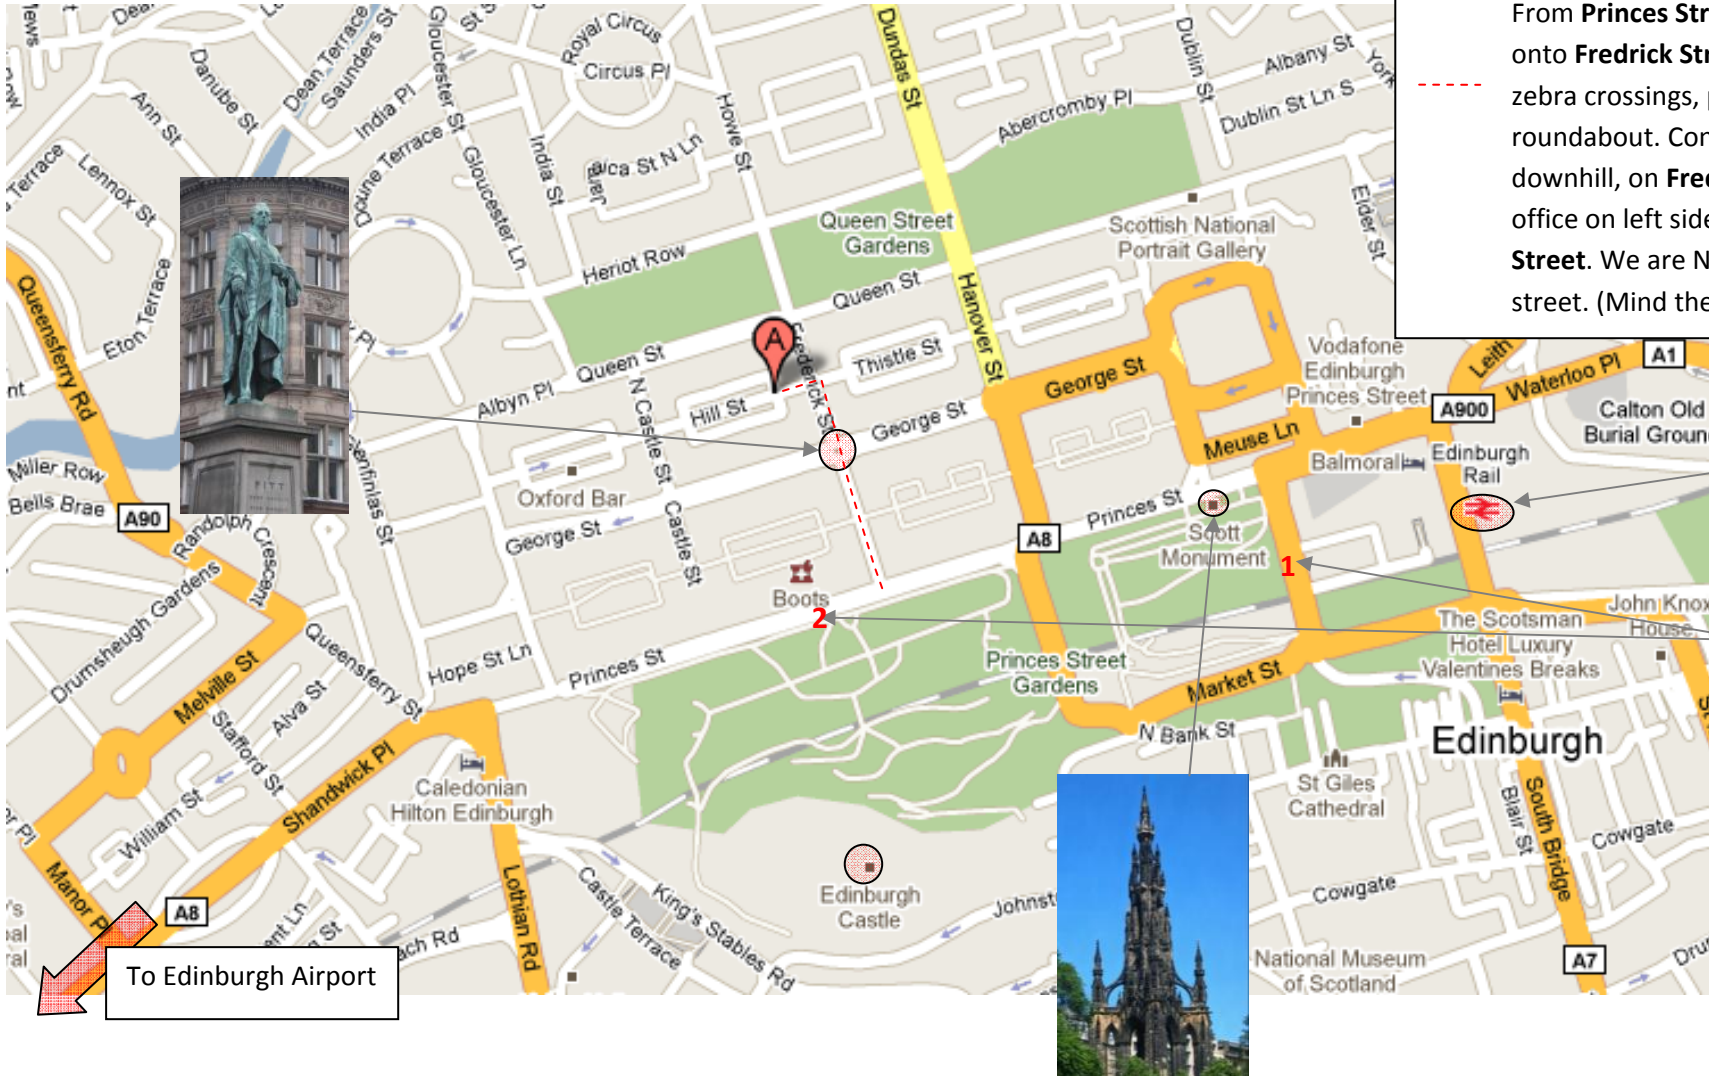

Getting to MRC McLean Hazel in Edinburgh

Directions:

MRC Mc Lean Hazel, 3 Hill Street, EH2 3JP

Tel: 0131 226 1045

From Waverly train station: 10/15 min walk

From **Princes Street**, turn northwards uphill onto **Fredrick Street**. Cross **George Street** at zebra crossings, passing by statue in middle of roundabout. Continue northwards, and downhill, on **Fredrick Street**, passing the post office on left side of street. Take first left- **Hill Street**. We are No 3- on right side of the street. (Mind the cobbles on your journey!)

Edinburgh Waverly Station

Airport Link Express Bus stops. 1- Waverly Bridge (terminus) and 2- Princes Street

To Edinburgh Airport